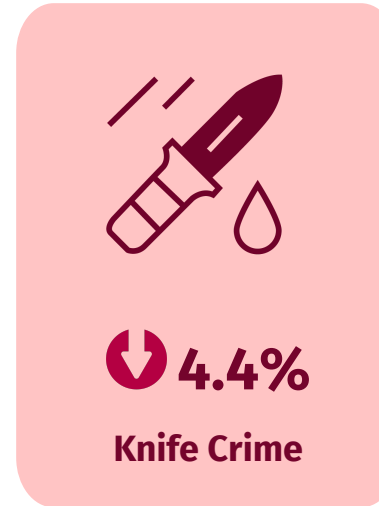

POLICING IN NORTHAMPTONSHIRE

For further details (Inc. crime volumes),
please refer to overleaf.

CRIME FIGURES 12 MONTHS TO YEAR ENDING DECEMBER 2022

CRIME	TOTAL CRIMES January 2021 - December 2021	TOTAL CRIMES January 2022 - December 2022	Variance	
All Crime (volumes of victims)	60,589	63,586	+2,997	+4.9%
ASB (non-COVID related such as inclusion of breach of COVID lockdown rules)	13,869	12,058	-1,811	-13.1%
Domestic Abuse	11,436	10,721	-715	-6.7%
Knife Crime	652	623	-29	-4.4%
Neighbourhood Crime (residential burglary, personal robbery, theft from the person & vehicle crime)	6,370	7,128	+758	+11.9%
Rape & Other Sexual Offences	2,764	2,949	+185	+6.7%
Violence Against The Person	27,040	27,672	+632	+2.3%