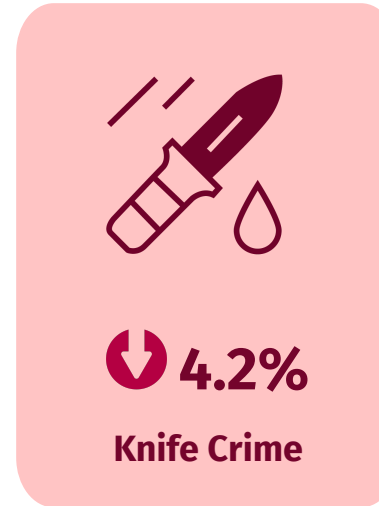

POLICING IN NORTHAMPTONSHIRE

For further details (Inc. crime volumes),
please refer to overleaf.

CRIME FIGURES 12 MONTHS TO YEAR ENDING JUNE 2022

CRIME	TOTAL CRIMES July 2021 - June 2022	TOTAL CRIMES July 2021 - June 2022	Variance	
All Crime (volumes of victims)	62,906 (49,499)	62,665 (49,851)	-241 (+352)	-0.4% (+0.7%)
ASB (non-COVID)	14,412	13,357	-1,055	-7.3%
Domestic Abuse	14,658	14,157	-501	-3.4%
Knife Crime	711	681	+30	-4.2%
Neighbourhood Crime (residential burglary, personal robbery, theft from the person & vehicle crime)	7,071	6,940	-131	-1.8%
Rape & Other Sexual Offences	2,731	2,995	+264	+9.7%
Violence Against The Person	28,128	27,545	-583	-2.1%