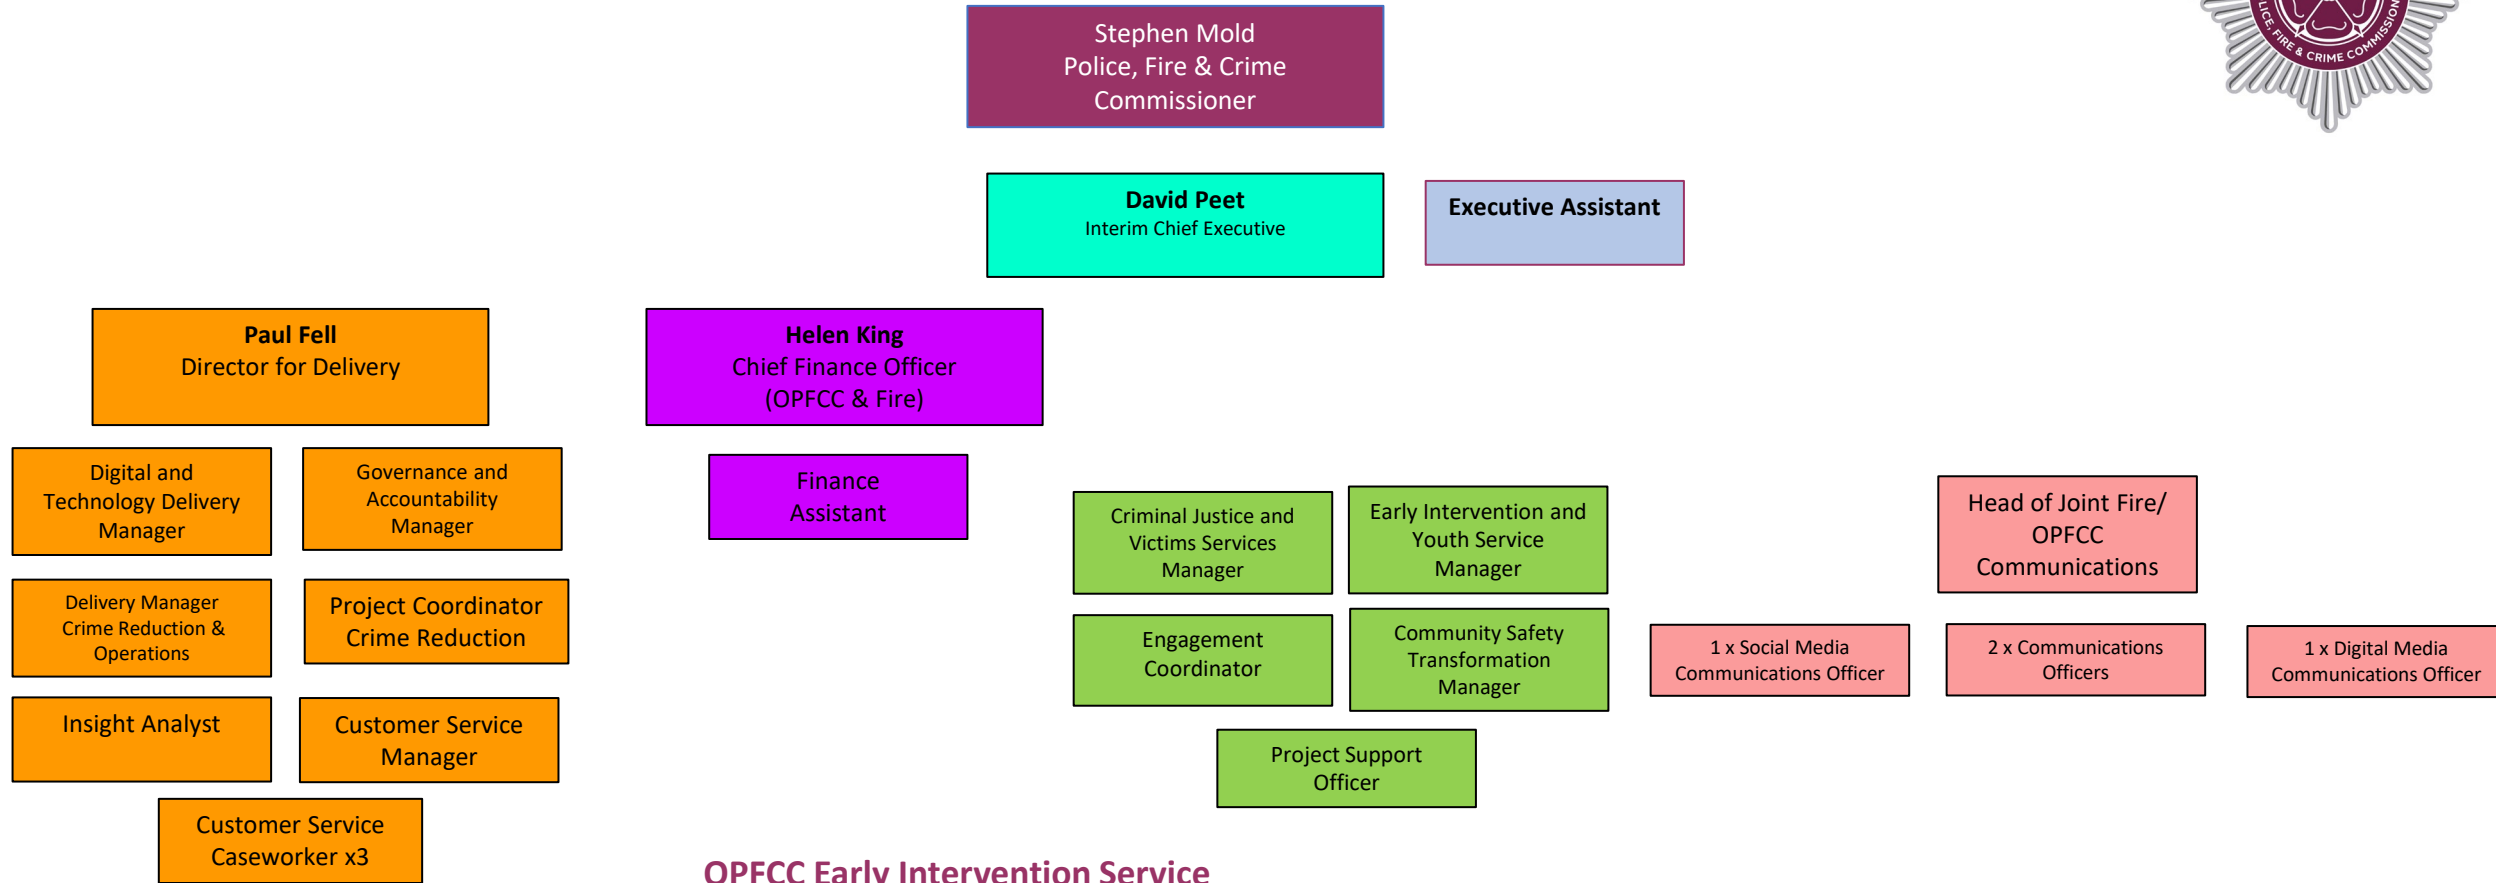

# Office of the Northamptonshire Police, Fire and Crime Commissioner

## OPFCC Early Intervention Service

The Early Intervention team provides additional support to families and vulnerable young people who are at increased risk of becoming victims of crime or are likely to get involved in criminal behaviour. It currently employs 28 people (28 FTE) to deliver this statutory service.

Voice is a free, confidential support service for anyone affected by crime, life-changing fire incidents and serious road traffic collisions in Northamptonshire. On the 1<sup>st</sup> April 2023 it became part of the OPFCC and currently employs 53 people (49.15 FTE) to deliver this statutory service.