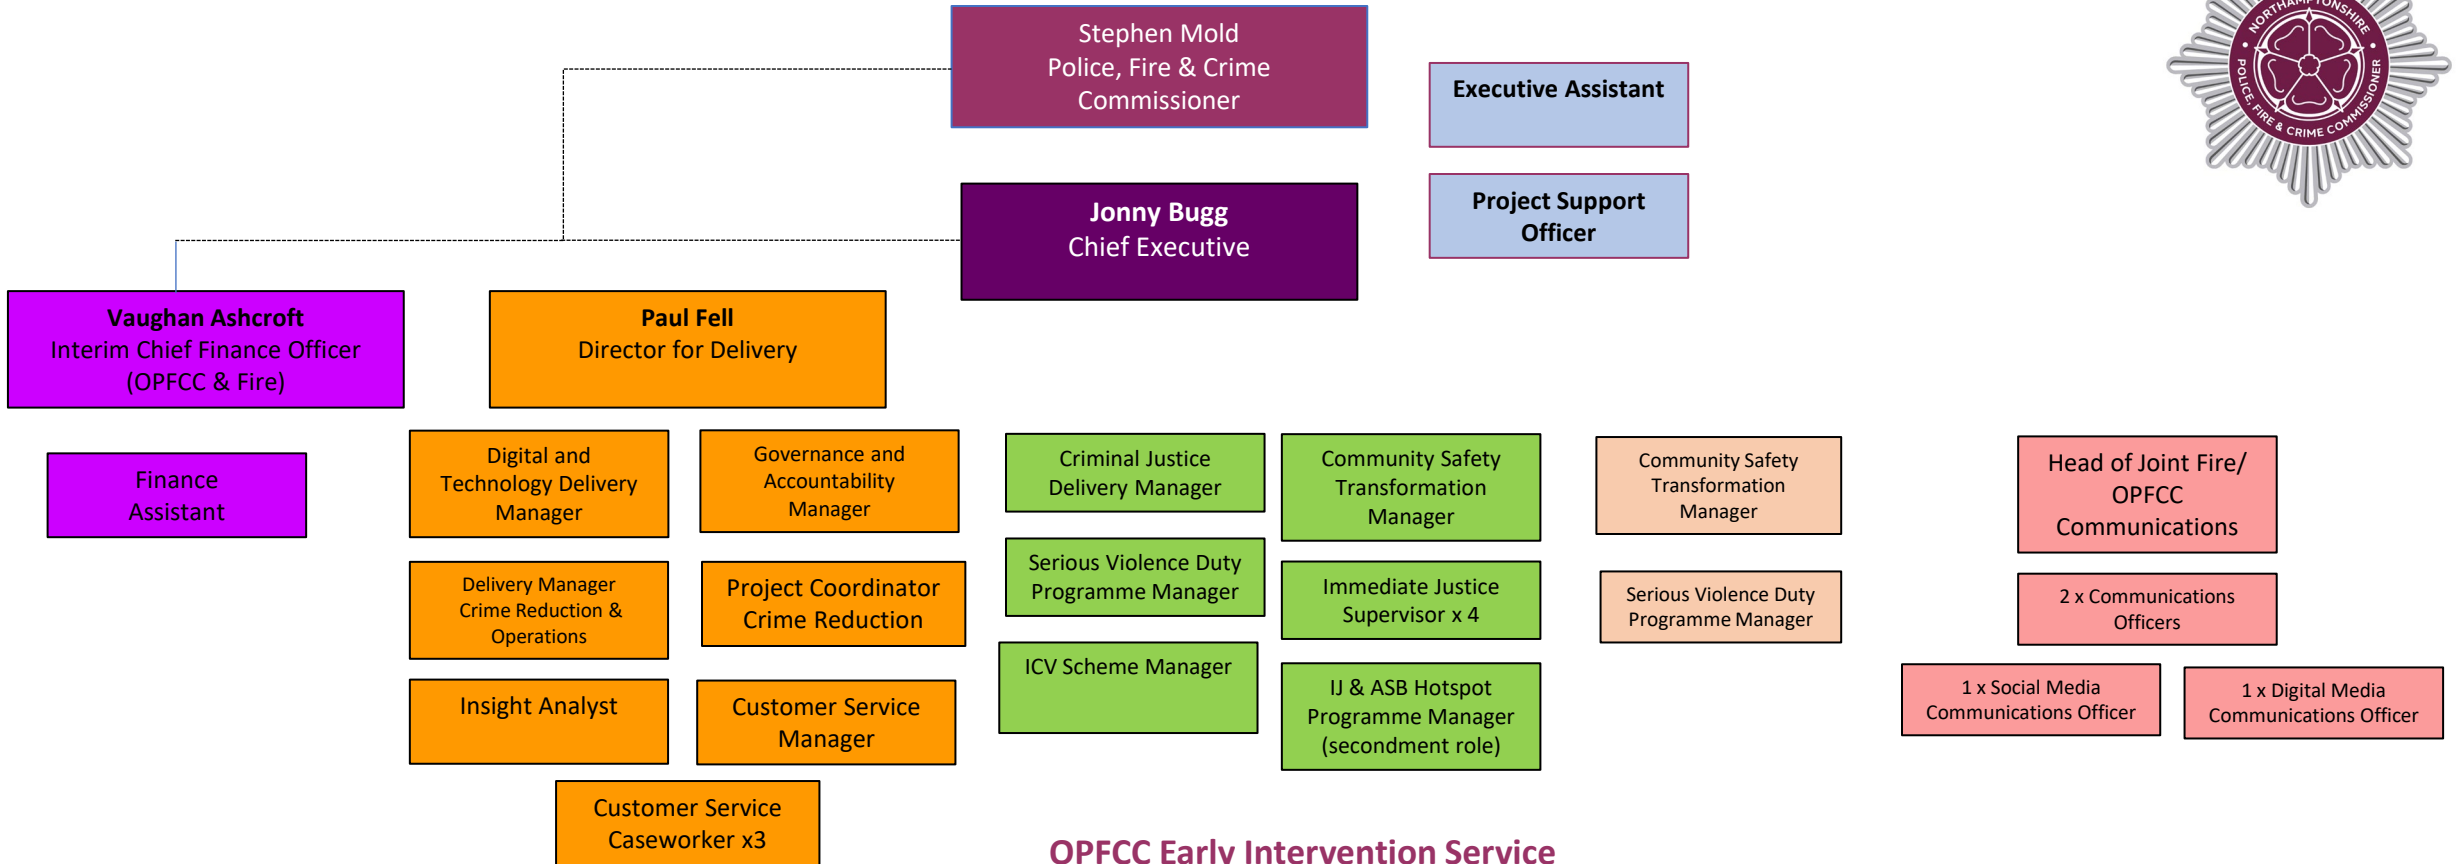

## OPFCC Early Intervention Service

The Early Intervention team provides additional support to families and vulnerable young people who are at increased risk of becoming victims of crime or are likely to get involved in criminal behaviour. It currently employs 40 (39.68 FTE) people to deliver this statutory service.

Voice is a free, confidential support service for anyone affected by crime, life-changing fire incidents and serious road traffic collisions in Northamptonshire. On the 1<sup>st</sup> April 2023 it became part of the OPFCC and currently employs 49 people (46.03 FTE) to deliver this statutory service.